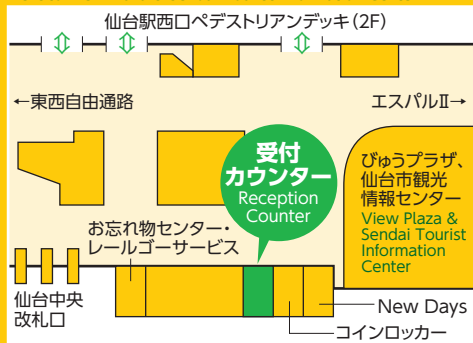

お預かり場所のご案内 / Where to Drop off Your Bags

■仙台駅2F 2F Sendai Station

びゅうプラザ、仙台市観光情報センター隣
Next to View Plaza & Sendai Tourist Information Center